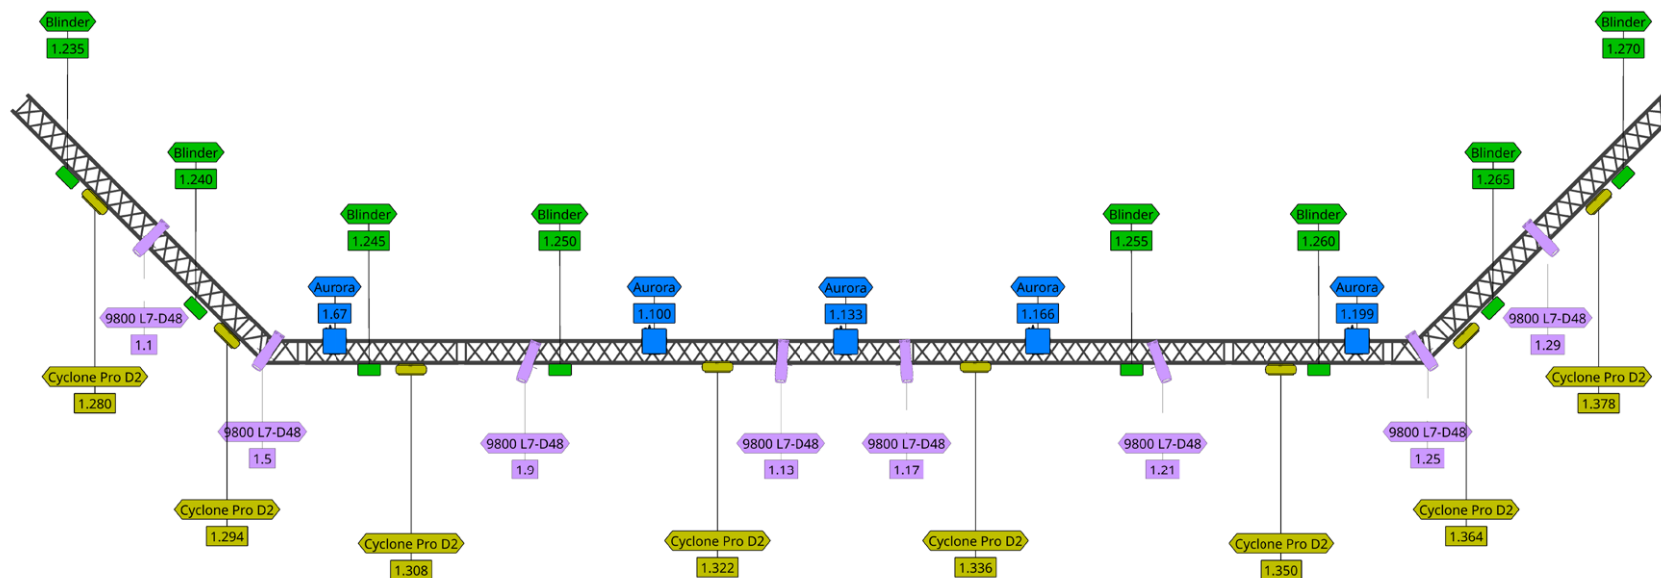

Palangos Koncertų Salė

Address:
Vytauto g. 43, LT-00135, Palanga

Technical Director:
Gintaras Dubinskas

Phone: +370 699 73 465

Mail: sale@palangosks.lt

Light Plot

Symbol Key

- Light Sky - Aurora 33ch (25)
- Light Sky - F400BSW 18ch (12)
- Light Sky - TX1940 Zoom 13ch (10)
- FOS Technology - Cyclone Pro D2 14ch (8)
- Eurolite - Audience Blinder 4ch (8)
- Light Sky - 9800 L7-D48 (8)
- Antari - MZ-SUU (1)

General Notes

F400 BSW – Stored in cases. They can be used and installed according to your needs, provided that they are returned to their original place afterward.

Network Setup

The stage and FOH setup is running via Art-Net (Obsidian EN12 system node).

IP Address: 2.0.0.5
Subnet Mask: 255.0.0.0