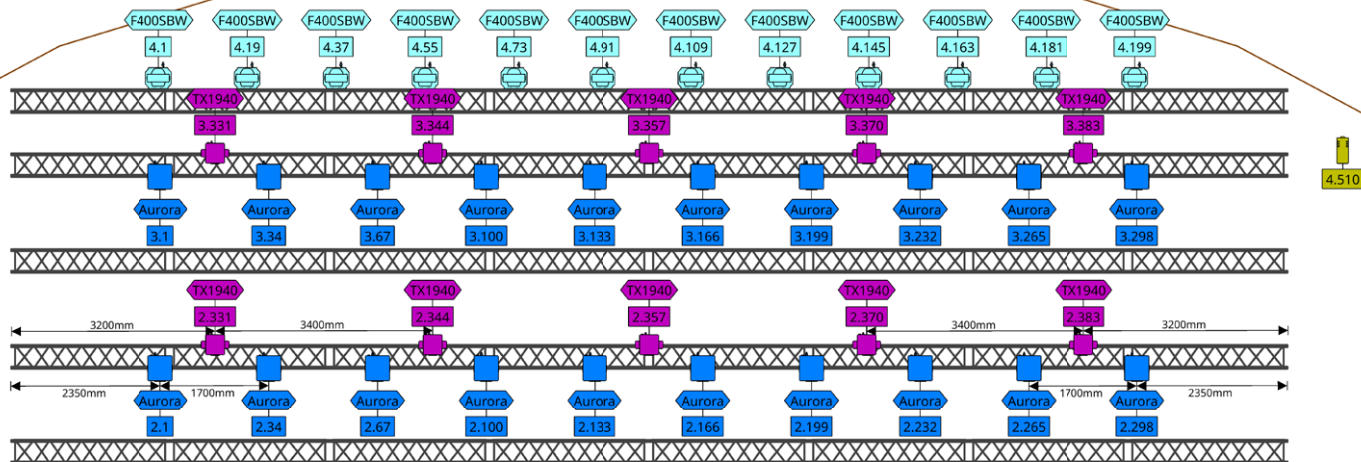

Palangos Koncertų Salė

Address:
Vytauto g. 43, LT-00135, Palanga

Technical Director:
Gintaras Dubinskas

Phone: +370 699 73 465

Mail: sale@palangosks.lt

Light Plot

Symbol Key

- Light Sky - Aurora 33ch (25)
- Light Sky - F400BSW 18ch (12)
- Light Sky - TX1940 Zoom 13ch (10)
- FOS Technology - Cyclone Pro D2 14ch (8)
- Eurolite - Audience Blinder 4ch (8)
- Light Sky - 9800 L7-D48 (8)
- Antari - MZ-SUU (1)

General Notes

F400 BSW – Stored in cases. They can be used and installed according to your needs, provided that they are returned to their original place afterward.

Network Setup

The stage and FOH setup is running via Art-Net (Obsidian EN12 system node).

IP Address: 2.0.0.5
Subnet Mask: 255.0.0.0