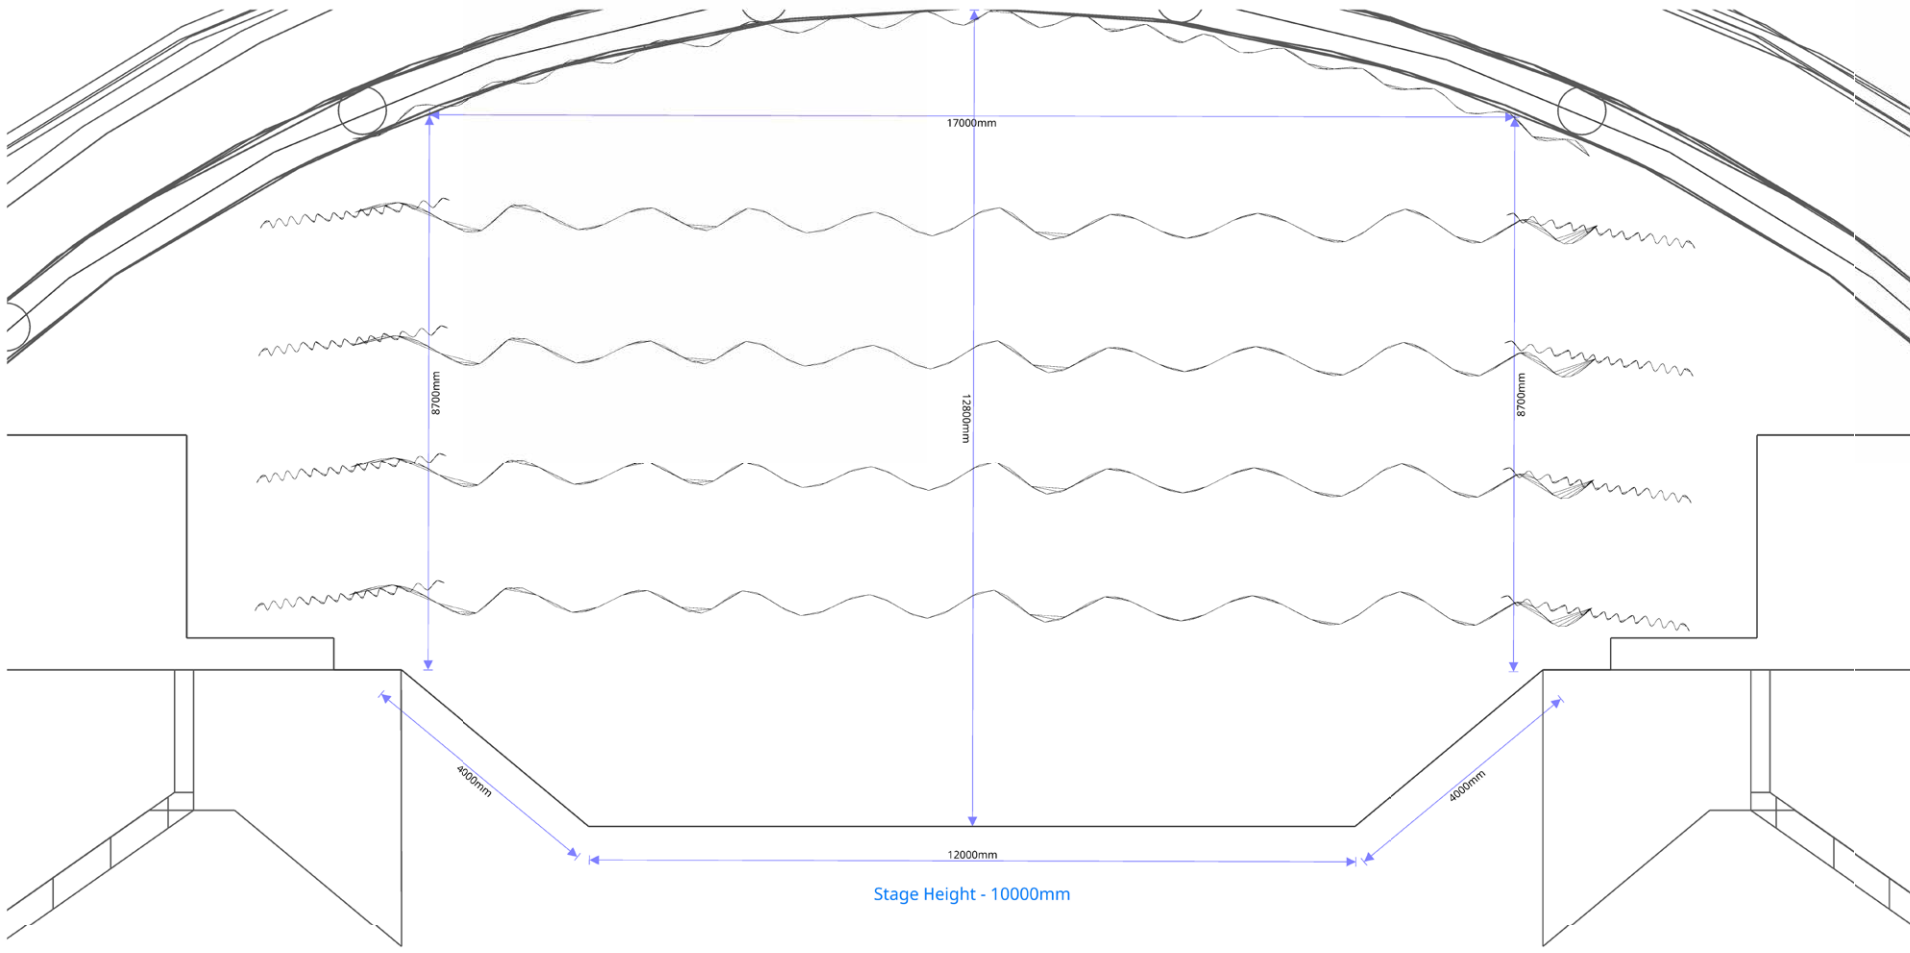

Palangos Koncertų Salė

Address:
Vytauto g. 43, LT-00135, Palanga

Technical Director:
Gintaras Dubinskas
Phone: +370 699 73 465
Mail: sale@palangosks.lt

Light Plot

Symbol Key

- Light Sky - Aurora 33ch (25)
- Light Sky - F400BSW 18ch (12)
- Light Sky - TX1940 Zoom 13ch (10)
- FOS Technology - Cyclone Pro D2 14ch (8)
- Eurolite - Audience Blinder 4ch (8)
- Light Sky - 9800 L-D48 (8)
- Antari - H2-SU0 (1)

General Notes

F400 BSW - Stored in cases. They can be used and installed according to your needs, provided that they are returned to their original place afterward.

Network Setup

The stage and FOH setup is running via Art-Net (Obsidian EN12 system node).

IP Address: 2.0.0.5
Subnet Mask: 255.0.0.0